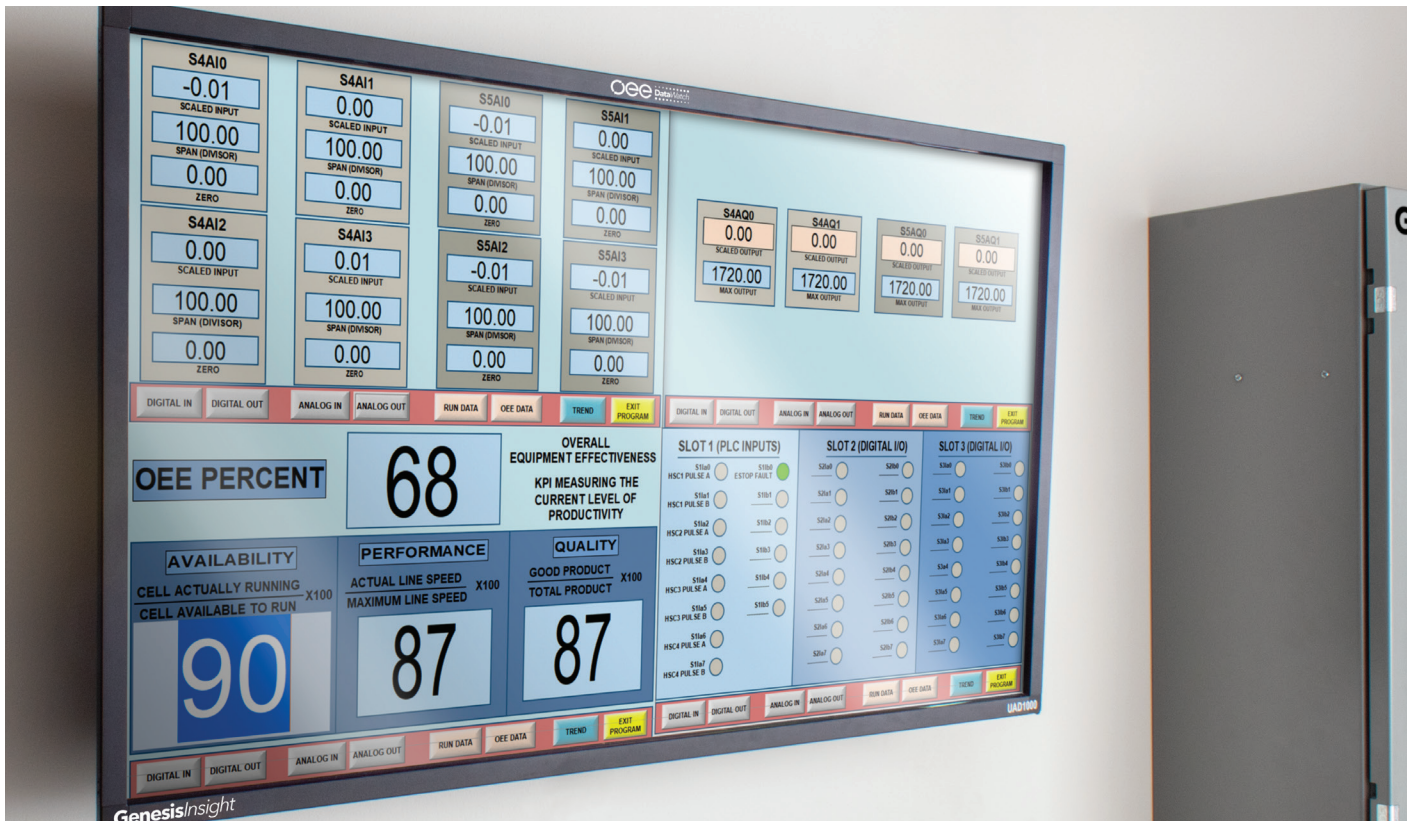

# GenesisInsight Smart Dashboard with Touchscreen Display

**GenesisInsight** is a 10-point multi-touch display and integrated SCADA system available in both 40" or 21" screen versions.

When combined with one or more **GenesisSatellite** units, it forms a complete monitoring, control, and

data acquisition solution with a unique and immersive touch experience. It is also perfect for meeting rooms, where it can connect to any Genesis series products for remote monitoring of OEE and plant conditions in real-time.

## Specifications

<b>Dimensions</b>	<b>UAD1000</b>	35.6" Wide x 8" Deep x 22.1" High
	<b>UAD2000</b>	19.4" Wide x 8" Deep x 11.8" High
<b>Installation</b>		Wall mount (included)
<b>Touchscreen</b>		10-point multi-touch
<b>On-Board PC</b>	<b>Hardware</b>	64GB storage, 4MB RAM
		802.11 Wi-Fi
		3x USB ports, SD Card Reader
		HDMI port, LAN port
	<b>Software</b>	Wireless mini keyboard with integrated trackpad
		Windows 10 Pro
		AVEVA Edge (InduSoft Web Studio) - Runtime license
<b>Network Connectivity</b>		LAN connection to plant floor network and other Genesis devices
<b>Programming</b>		SCADA: Manual Control, Maintenance, and Analog Calibration screens
		Status and control of all inputs and outputs
		OEE Dashboard: OEE gauges, data collection log, and data trending
<b>Training &amp; Support</b>		Built-in training and setup videos, pre-installed on PC and available on YouTube
<b>Warranty</b>		1-year, Limited Liability Warranty
		Manufactured in York, PA USA