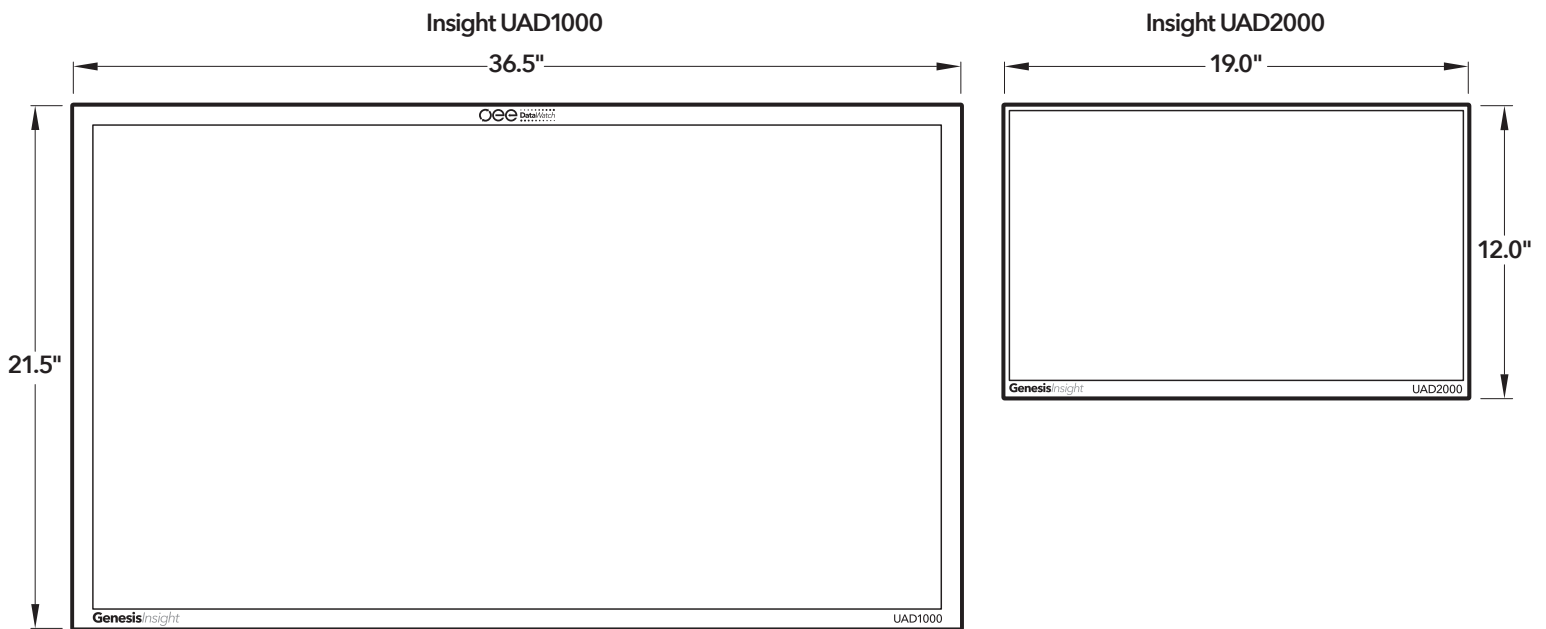

# GenesisInsight Smart Dashboard with Touchscreen Display

**GenesisInsight** is a 10-point multi-touch display and integrated SCADA system available in both 40" or 21" screen versions.

When combined with one or more **GenesisSatellite** units, it forms a complete monitoring, control, and

## Specifications

<b>Dimensions</b>	<b>UAD1000</b>	35.6" Wide x 8" Deep x 22.1" High
	<b>UAD2000</b>	19.4" Wide x 8" Deep x 11.8" High
<b>Installation</b>		Wall mount (included)
<b>Touchscreen</b>		10-point multi-touch
<b>On-Board PC</b>	<b>Hardware</b>	64GB storage, 4MB RAM
		802.11 Wi-Fi
		3x USB ports, SD Card Reader
		HDMI port, LAN port
	<b>Software</b>	Wireless mini keyboard with integrated trackpad
		Windows 10 Pro
		AVEVA Edge (InduSoft Web Studio) - Runtime license
<b>Network Connectivity</b>		LAN connection to plant floor network and other Genesis devices
<b>Programming</b>		SCADA: Manual Control, Maintenance, and Analog Calibration screens
		Status and control of all inputs and outputs
		OEE Dashboard: OEE gauges, data collection log, and data trending
<b>Training &amp; Support</b>		Built-in training and setup videos, pre-installed on PC and available on YouTube
<b>Warranty</b>		1-year, Limited Liability Warranty
		Manufactured in York, PA USA